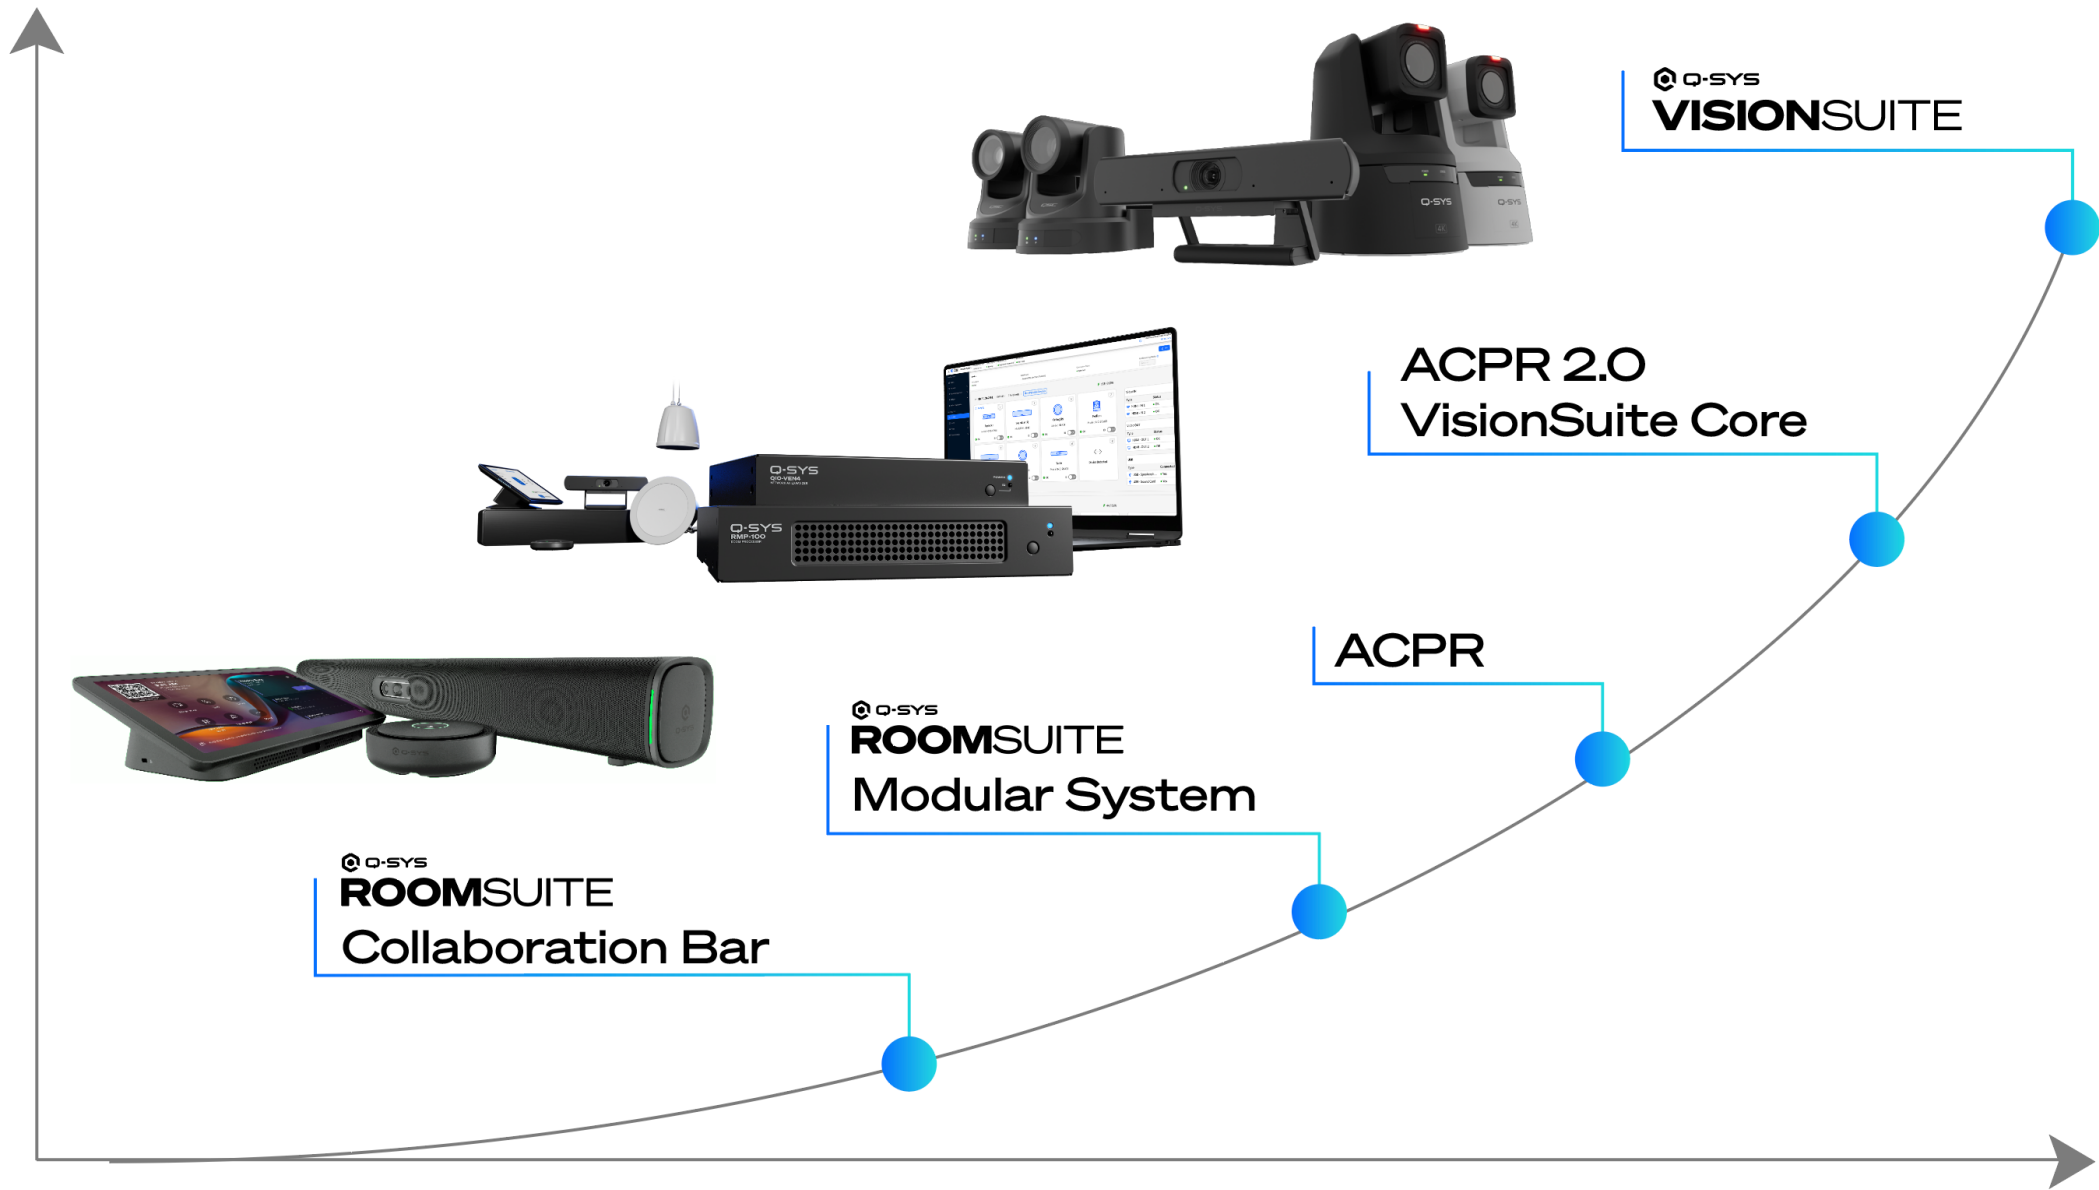

for simple, highly-repeatable collaboration spaces.

Q-SYS RoomSuite Modular System

for semi-custom, medium-to-large collaboration spaces.

Simplified
hardware

Simplified setup
(no programming)

Simplified deployment
& management

ROOMSUITE

COLLABORATION BAR

ROOMSUITE

MODULAR SYSTEM

Q-SYS Collaboration... Next

Bringing Q-SYS to more spaces

Q-SYS
Solution Fit

Q-SYS VISIONSUITE

Q-SYS
ROOMSUITE
Collaboration Bar

Q-SYS
ROOMSUITE
Modular System

ACPR

ACPR 2.0
VisionSuite Core

Q-SYS
VISIONSUITE

Q-SYS
REFLECT

Robust cloud monitoring
and management

REFLECT