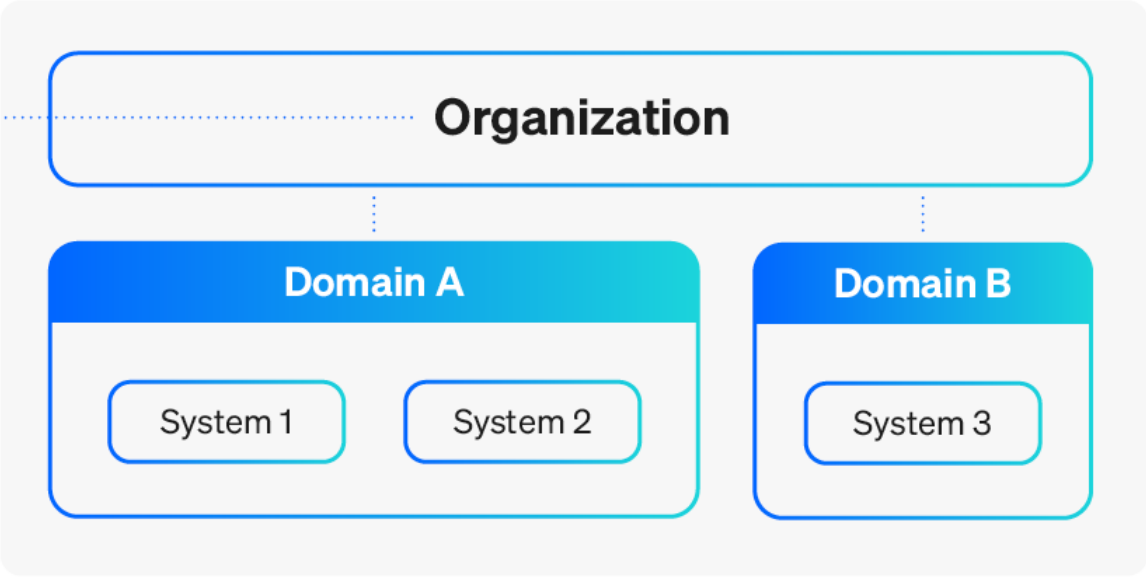

Q-SYS
ROOMSUITE
Collaboration Bar

Q-SYS
ROOMSUITE
Modular System

ACPR

ACPR 2.0
VisionSuite Core

Q-SYS
VISIONSUITE

Q-SYS
REFLECT

Robust cloud monitoring
and management

REFLECT

Remote Monitoring & Management

Binding Systems and Ecosystems

AV

IT

AV Manager / Tech

UC/IT Administrator

servicenow
Workflow “Glue”
Q-SYS Integration Now Available!

- AV Asset Management
- AV Device Usage
- AV System Reliability