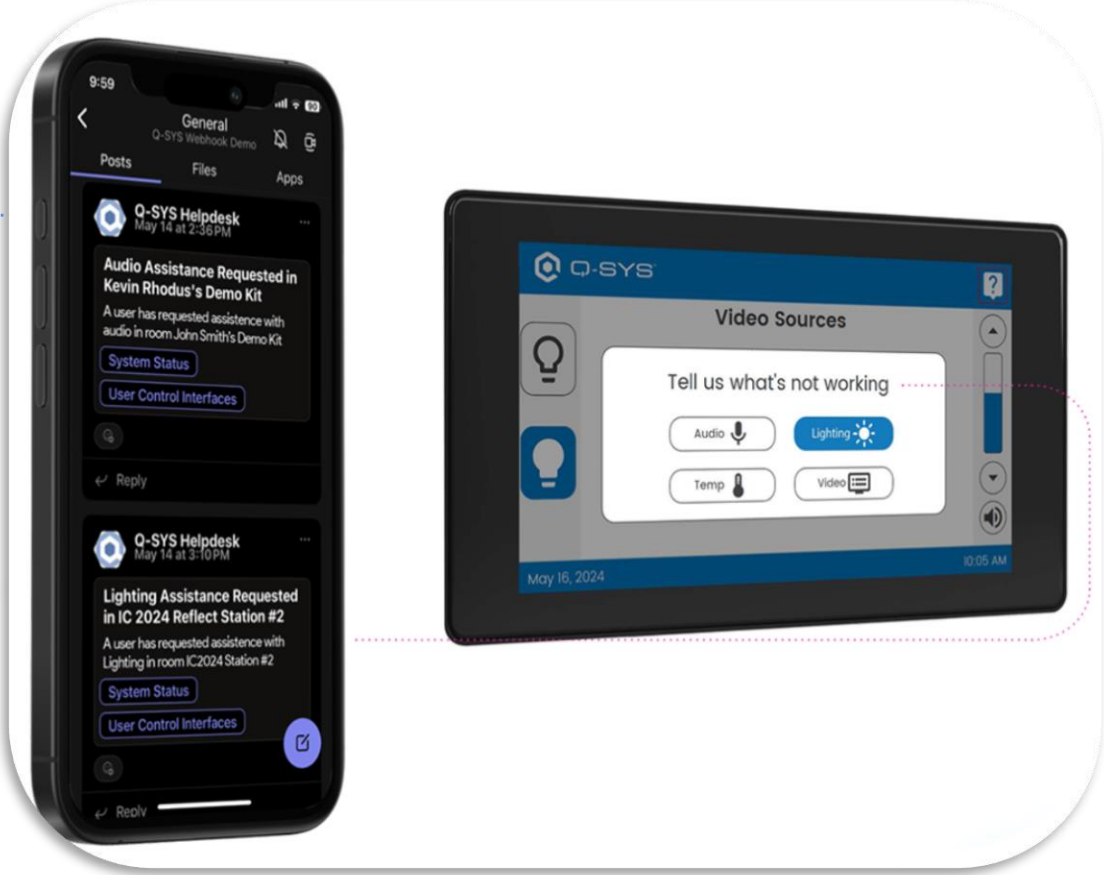

Q-SYS
ROOMSUITE
Collaboration Bar

Q-SYS
ROOMSUITE
Modular System

ACPR

ACPR 2.0
VisionSuite Core

Q-SYS
VISIONSUITE

Q-SYS
REFLECT

Robust cloud monitoring
and management

REFLECT

Remote Monitoring & Management

Binding Systems and Ecosystems

AV

IT

AV Manager / Tech

UC/IT Administrator

servicenow
Workflow “Glue”
Q-SYS Integration Now Available!

- AV Asset Management
- AV Device Usage
- AV System Reliability

- Combined System of Record
- Estate Health
- Estate Usage
- Issue Escalation

- Room Health and Usage
- Feature Usage
- User Account Management

DANTE

AES67

KNX

DALI

CAMERA SWITCHER

CAMERA AUTOMATION